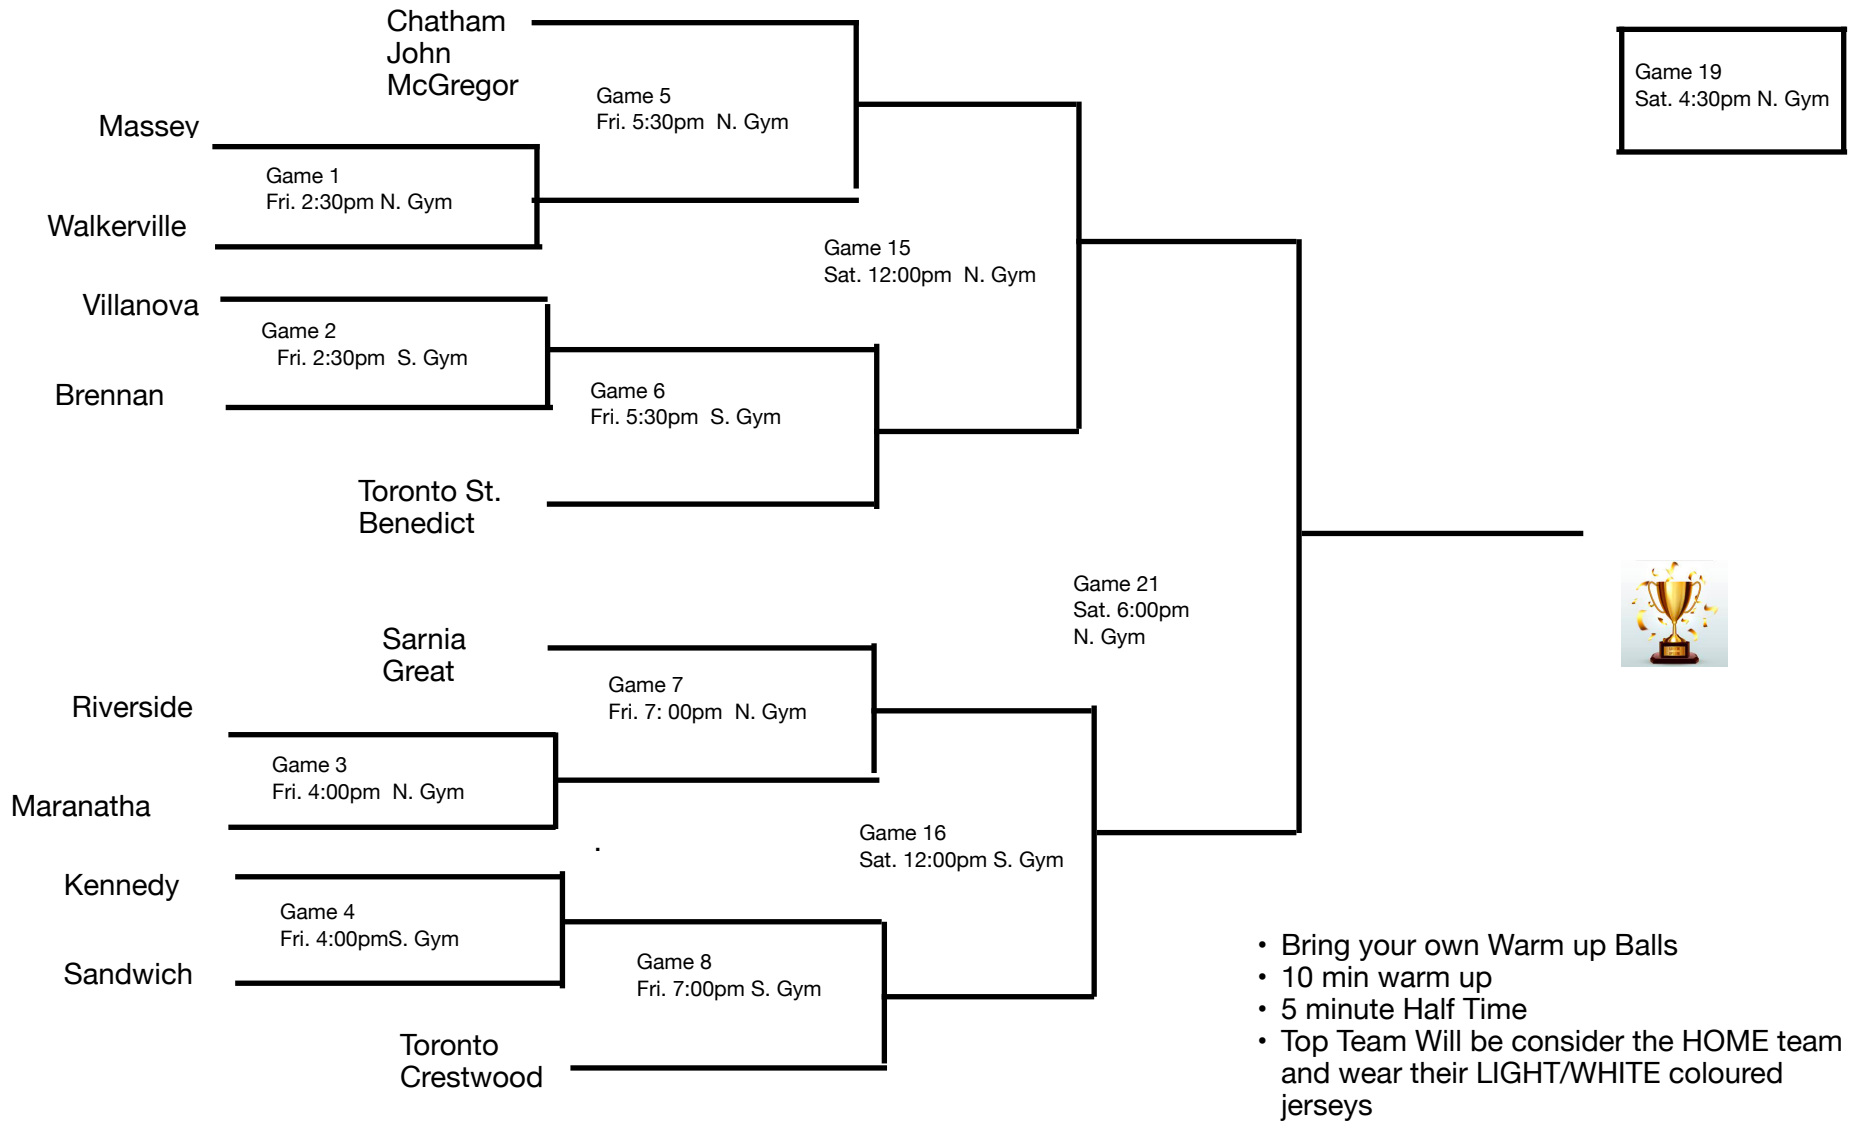

2024 Senior Mustangs Classic Tournament Draw

- Bring your own Warm up Balls
- 10 min warm up
- 5 minute Half Time
- Top Team Will be consider the HOME team and wear their LIGHT/WHITE coloured jerseys

Losers Bracket